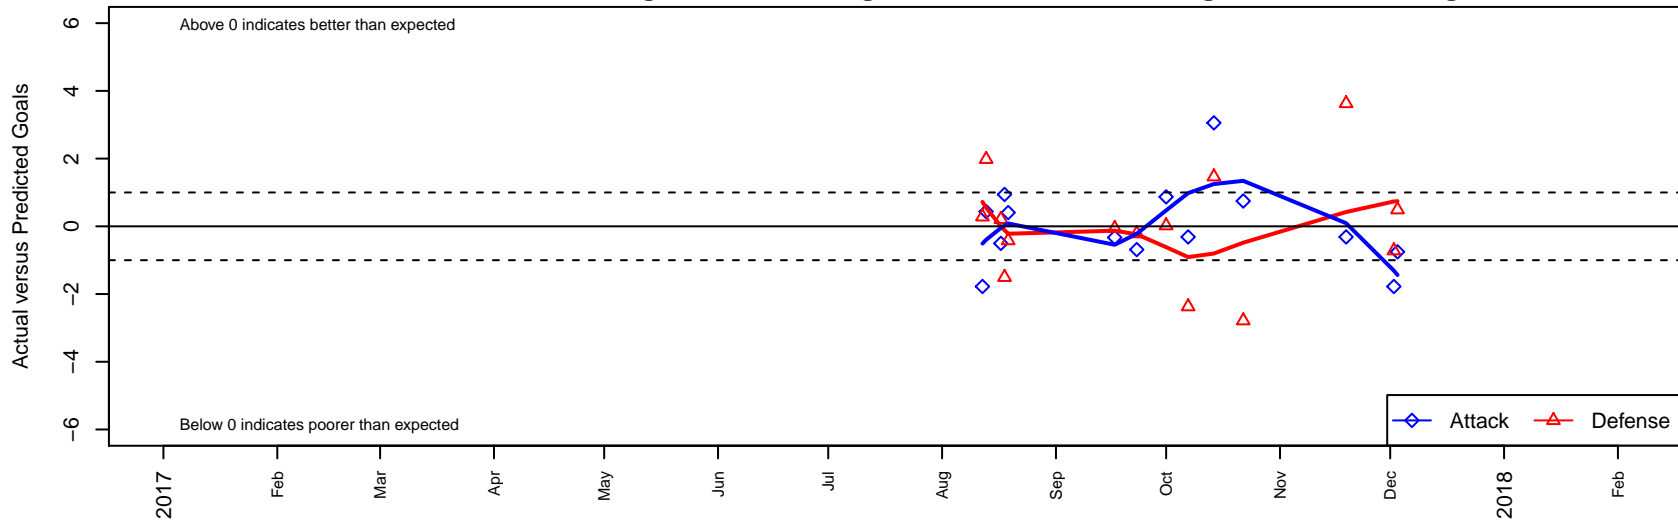

Shoreline SC Verrou G03

Shoreline, WA
 G03 total strength=1028
 attack=2.56 defense=1.89
 fall league = PSPL Classic 1 – West U15

alt names used:
 Shoreline Sports Club Verrou G03
 SHORELINE SPORTS VERROU G03 (USA)
 Shoreline Sports Club Verrou G03

Venues played:
 2017 PSPL Classic 1 – West U15
 2017 Bigfoot Silver U15
 2017 PSPL Fall Classic – West U15

Shoreline SC Verrou G03
 Dots are actual minus expected GF (blue circles) and GA (red triangles).
 Blue line is smoothed change in attack strength. Red is smoothed change in defense strength.

**attack and defense variance (black dot)
relative to other teams
and top 10 in region**

**attack and defense rating
relative to others at age
and all opponents in last 13 months**

Performance relative to 13 month average