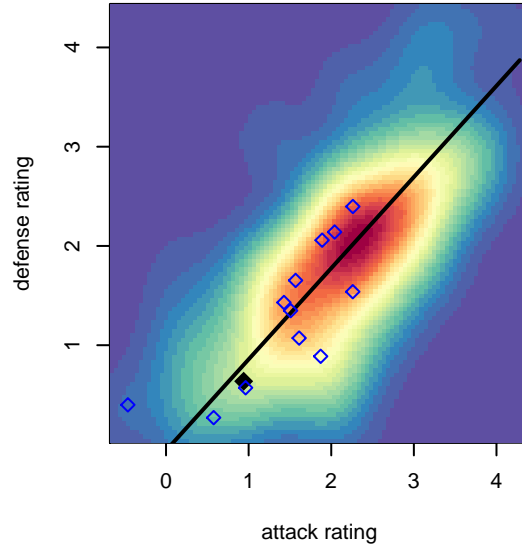

Shoreline SC Verrou G03

Shoreline, WA
 G03 total strength=1028
 attack=2.56 defense=1.89
 fall league = PSPL Classic 1 – West U15

alt names used:
 Shoreline Sports Club Verrou G03
 SHORELINE SPORTS VERROU G03 (USA)
 Shoreline Sports Club Verrou G03

Venues played:
 2017 PSPL Classic 1 – West U15
 2017 Bigfoot Silver U15
 2017 PSPL Fall Classic – West U15

Shoreline SC Verrou G03
 Dots are actual minus expected GF (blue circles) and GA (red triangles).
 Blue line is smoothed change in attack strength. Red is smoothed change in defense strength.

**attack and defense variance (black dot)
relative to other teams
and top 10 in region**

**attack and defense rating
relative to others at age
and all opponents in last 13 months**

Performance relative to 13 month average