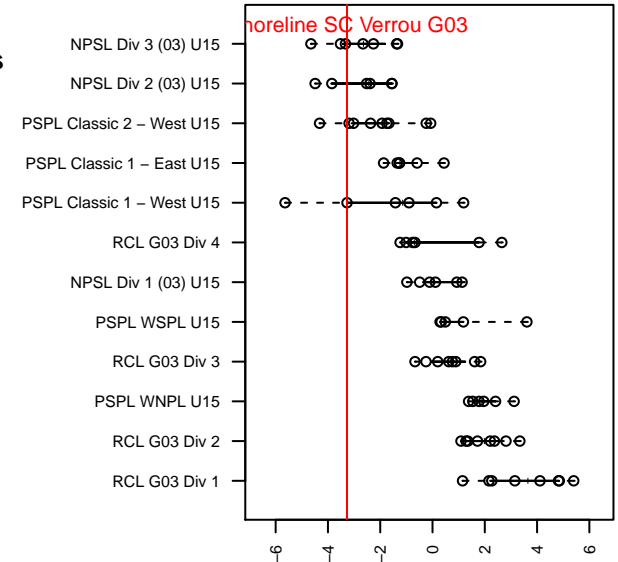

Shoreline SC Verrou G03

Shoreline, WA
 G03 total strength=1028
 attack=2.56 defense=1.89
 fall league = PSPL Classic 1 – West U15

alt names used:
 Shoreline Sports Club Verrou G03
 SHORELINE SPORTS VERROU G03 (USA)
 Shoreline Sports Club Verrou G03

Venues played:
 2017 PSPL Classic 1 – West U15
 2017 Bigfoot Silver U15
 2017 PSPL Fall Classic – West U15

Shoreline SC Verrou G03
 Dots are actual minus expected GF (blue circles) and GA (red triangles).
 Blue line is smoothed change in attack strength. Red is smoothed change in defense strength.

**attack and defense variance (black dot)
relative to other teams
and top 10 in region**

**attack and defense rating
relative to others at age
and all opponents in last 13 months**

Performance relative to 13 month average