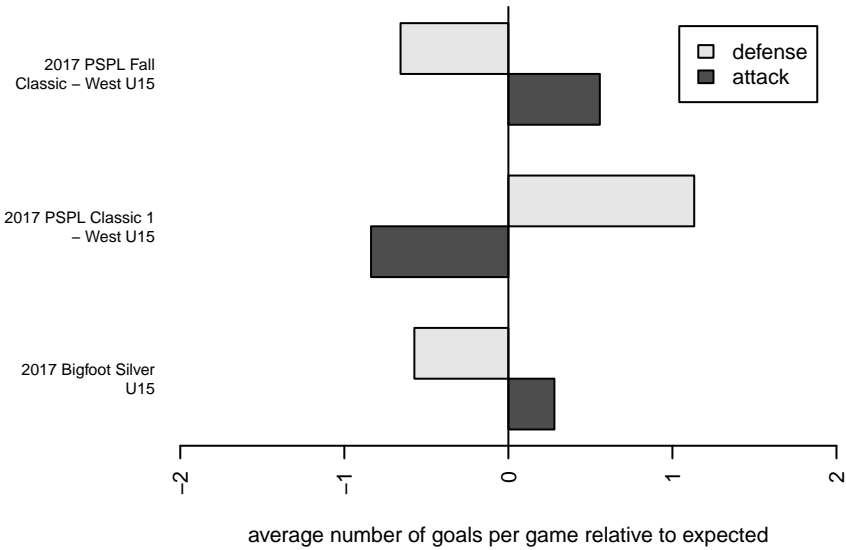

Shoreline SC Verrou G03

Shoreline, WA
 G03 total strength=1028
 attack=2.56 defense=1.89
 fall league = PSPL Classic 1 – West U15

alt names used:
 Shoreline Sports Club Verrou G03
 SHORELINE SPORTS VERROU G03 (USA)
 Shoreline Sports Club Verrou G03

Venues played:
 2017 PSPL Classic 1 – West U15
 2017 Bigfoot Silver U15
 2017 PSPL Fall Classic – West U15

Shoreline SC Verrou G03
 Dots are actual minus expected GF (blue circles) and GA (red triangles).
 Blue line is smoothed change in attack strength. Red is smoothed change in defense strength.

**attack and defense variance (black dot)
relative to other teams
and top 10 in region**

**attack and defense rating
relative to others at age
and all opponents in last 13 months**

Performance relative to 13 month average