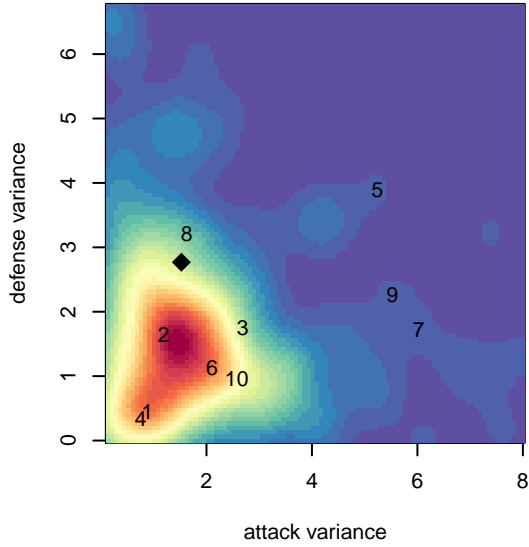

Shoreline SC Verrou G03

Shoreline, WA
 G03 total strength=1028
 attack=2.56 defense=1.89
 fall league = PSPL Classic 1 – West U15

alt names used:
 Shoreline Sports Club Verrou G03
 SHORELINE SPORTS VERROU G03 (USA)
 Shoreline Sports Club Verrou G03

Venues played:
 2017 PSPL Classic 1 – West U15
 2017 Bigfoot Silver U15
 2017 PSPL Fall Classic – West U15

Shoreline SC Verrou G03
 Dots are actual minus expected GF (blue circles) and GA (red triangles).
 Blue line is smoothed change in attack strength. Red is smoothed change in defense strength.

**attack and defense variance (black dot)
relative to other teams
and top 10 in region**

**attack and defense rating
relative to others at age
and all opponents in last 13 months**

Performance relative to 13 month average